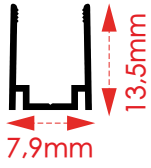

ALUMINUM LED PROFILE

NEO6 SERIES