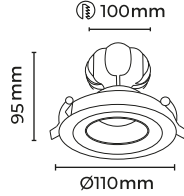

ÜRÜN KODU	GÜÇ	İŞIK RENGİ	İŞIK ŞİDDETİ
LMB-SA-SPR-7-SW	7Watt	2700K	1020lm
LMB-SA-SPR-7-WW	7Watt	3000K	1020lm
LMB-SA-SPR-7-NW	7Watt	4000K	1020lm
LMB-SA-SPR-7-W	7Watt	6500K	1020lm

18W