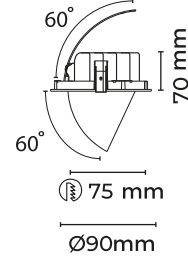

ÜRÜN KODU	GÜÇ	IŞIK RENGİ	IŞIK ŞİDDETİ
LMB-SA-SNL-10-SW	10Watt	2700K	1320lm
LMB-SA-SNL-10-WW	10Watt	3000K	1320lm
LMB-SA-SNL-10-NW	10Watt	4000K	1320lm
LMB-SA-SNL-10-W	10Watt	6500K	1320lm

18W