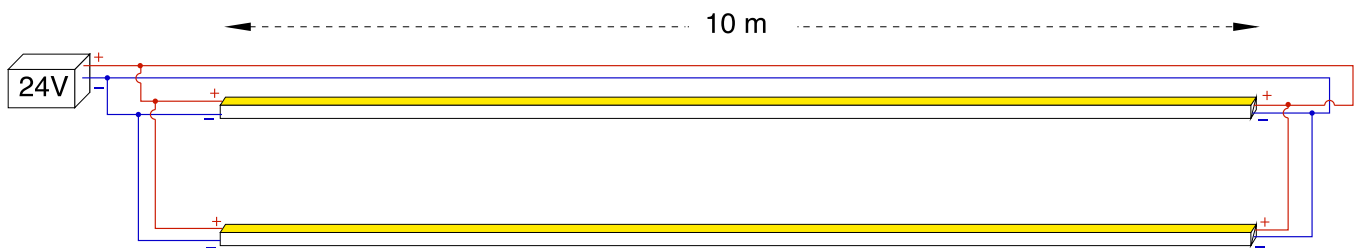

24V NEON LED CONNECTION DIAGRAM