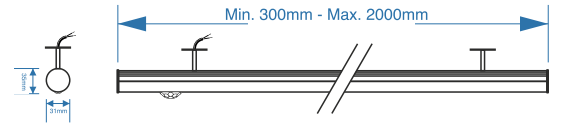

220VAC KABLOLU - SENSÖRLÜ

ÜRÜN KODU	IŞIK RENGİ	SENSÖR	VOLTAJ
LMB-WDA-CBP-220-100-WW	3000K	HAREKET	220VAC
LMB-WDH-CBP-220-100-W	6500K	HAREKET	220VAC

DUVAR BAĞLANTI - 1

DUVAR BAĞLANTI - 2

TAVAN BAĞLANTI - 1

TAVAN BAĞLANTI - 2