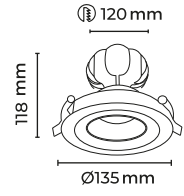

ÜRÜN KODU	GÜÇ	İŞIK RENGİ	İŞIK ŞİDDETİ
LMB-SA-SPR-18-SW	18Watt	2700K	2550lm
LMB-SA-SPR-18-WW	18Watt	3000K	2550lm
LMB-SA-SPR-18-NW	18Watt	4000K	2550lm
LMB-SA-SPR-18-W	18Watt	6500K	2550lm

18W