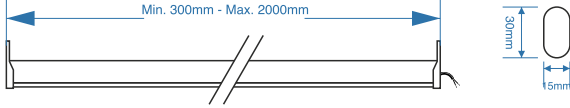

WARDROBE LED

12VDC / 24VDC KABLOLU - SENSÖRSÜZ

ÜRÜN KODU	IŞIK RENGİ	SENSÖR	VOLTAJ
LMB-WD-CB-12-100-WW	3000K	-	12VDC
LMB-WD-CB-12-100-W	6500K	-	12VDC
LMB-WD-CB-24-100-WW	3000K	-	24VDC
LMB-WD-CB-24-100-W	6500K	-	24VDC