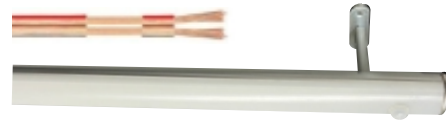

220VAC KABLOLU - SENSÖRLÜ

ÜRÜN KODU	IŞIK RENGİ	SENSÖR	VOLTAJ
LMB-WDA-CBP-220-100-WW	3000K	HAREKET	220VAC
LMB-WDH-CBP-220-100-W	6500K	HAREKET	220VAC

DUVAR BAĞLANTI - 1

DUVAR BAĞLANTI - 2

TAVAN BAĞLANTI - 1

TAVAN BAĞLANTI - 2