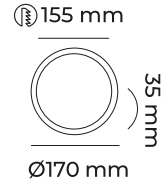

ÜRÜN KODU	GÜÇ	IŞIK RENGİ	IŞIK ŞİDDETİ
LMB-SA-SR-22-SW	22Watt	2700K	2320lm
LMB-SA-SR-22-WW	22Watt	3000K	2320lm
LMB-SA-SR-22-NW	22Watt	4000K	2320lm
LMB-SA-SR-22-W	22Watt	6500K	2320lm

26W