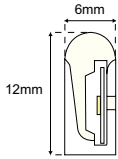

ALUMINUM LED PROFILE

NEO6 SERIES