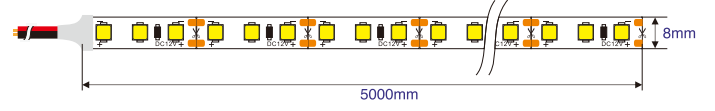

STRIP LED

ECO - 8mm 12Watt / 12VDC

ÜRÜN KODU	IŞIK RENGİ	VOLTAJ	GÜÇ	IŞIK ŞİDDETİ	KESİM ÖLÇÜSÜ	PAKET
LMB-ST-ECO20-812-VW	WW - 3000K	12VDC	12W/mt.	700lm/mt.	50mm	5mt. Rulo
LMB-ST-ECO20-812-W	W - 6500K	12VDC	12W/mt.	700lm/mt.	50mm	5mt. Rulo
LMB-ST-ECO20-812-R	RED	12VDC	12W/mt.	-	50mm	5mt. Rulo
LMB-ST-ECO20-812-G	GREEN	12VDC	12W/mt.	-	50mm	5mt. Rulo
LMB-ST-ECO20-812-B	BLUE	12VDC	12W/mt.	-	50mm	5mt. Rulo
LMB-ST-ECO20-812-Y	YELLOW	12VDC	12W/mt.	-	50mm	5mt. Rulo
LMB-ST-ECO20-812-RGB	RGB	12VDC	12W/mt.	-	50mm	5mt. Rulo