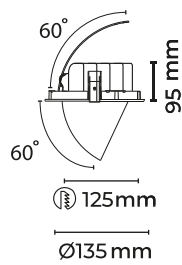

ÜRÜN KODU	GÜÇ	IŞIK RENGİ	IŞIK ŞİDDETİ
LMB-SA-SNL-18-SW	18Watt	2700K	2530lm
LMB-SA-SNL-18-WW	18Watt	3000K	2530lm
LMB-SA-SNL-18-NW	18Watt	4000K	2530lm
LMB-SA-SNL-18-W	18Watt	6500K	2530lm

33W