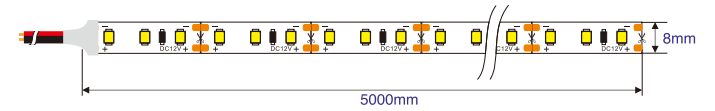

ECO - 8mm 6Watt / 12VDC

ÜRÜN KODU	IŞIK RENGİ	VOLTAJ	GÜÇ	IŞIK ŞİDDETİ	KESİM ÖLÇÜSÜ	PAKET
LMB-ST-ECO20-86-VW	WW - 3000K	12VDC	6W/mt.	500lm/mt.	50mm	5mt. Rulo
LMB-ST-ECO20-86-NW	NW - 4000K	12VDC	6W/mt.	500lm/mt.	50mm	5mt. Rulo
LMB-ST-ECO20-86-W	W - 6500K	12VDC	6W/mt.	500lm/mt.	50mm	5mt. Rulo
LMB-ST-ECO20-86-R	RED	12VDC	6W/mt.	-	50mm	5mt. Rulo
LMB-ST-ECO20-86-G	GREEN	12VDC	6W/mt.	-	50mm	5mt. Rulo
LMB-ST-ECO20-86-B	BLUE	12VDC	6W/mt.	-	50mm	5mt. Rulo
LMB-ST-ECO20-86-Y	YELLOW	12VDC	6W/mt.	-	50mm	5mt. Rulo