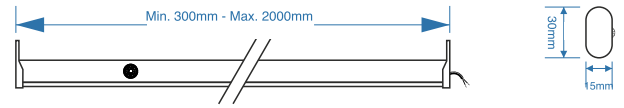

12VDC / 24VDC KABLOLU - SENSÖRLÜ

ÜRÜN KODU	IŞIK RENGİ	SENSÖR	VOLTAJ
LMB-WDH-CBP-12-100-WW	3000K	HAREKET	12VDC
LMB-WDH-CBP-12-100-W	6500K	HAREKET	12VDC
LMB-WDH-CBP-24-100-WW	3000K	HAREKET	24VDC
LMB-WDH-CBP-24-100-W	6500K	HAREKET	24VDC