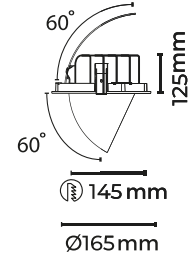

ÜRÜN KODU	GÜÇ	IŞIK RENGİ	IŞIK ŞİDDETİ
LMB-SA-SNL-33-SW	33Watt	2700K	4570lm
LMB-SA-SNL-33-WW	33Watt	3000K	4570lm
LMB-SA-SNL-33-NW	33Watt	4000K	4570lm
LMB-SA-SNL-33-W	33Watt	6500K	4570lm