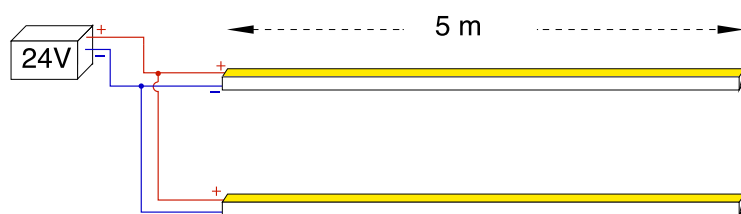

24V NEON LED CONNECTION DIAGRAM