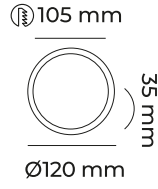

ÜRÜN KODU	GÜÇ	IŞIK RENGİ	IŞIK ŞİDDETİ
LMB-SA-SR-14-SW	14Watt	2700K	1510lm
LMB-SA-SR-14-WW	14Watt	3000K	1510lm
LMB-SA-SR-14-NW	14Watt	4000K	1510lm
LMB-SA-SR-14-W	14Watt	6500K	1510lm

22W