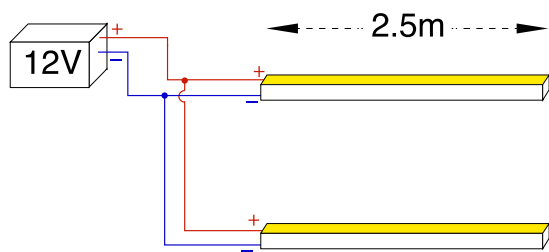

12V NEON LED CONNECTION DIAGRAM